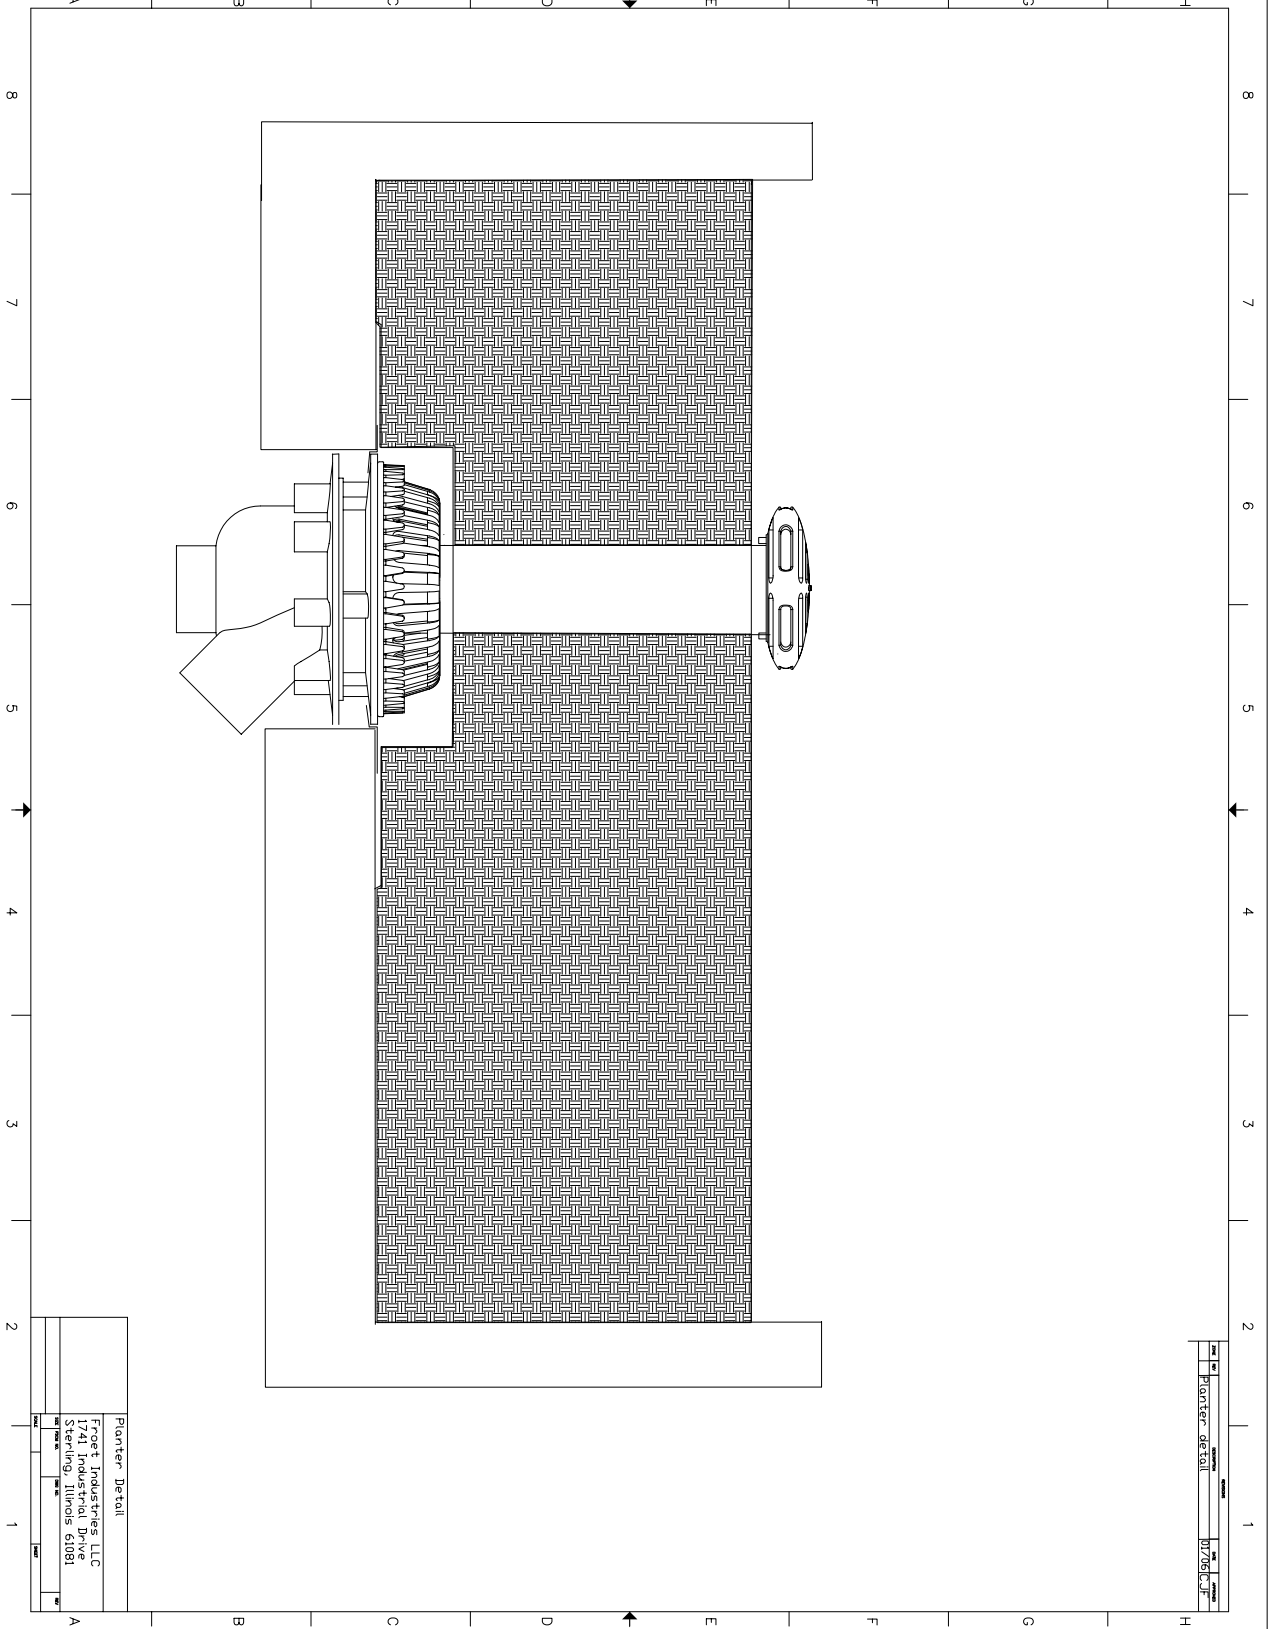

USER REVDATE FNAME

REV	DATE	DESCRIPTION
01	07/05/10	PLANTER DETAIL

Planter Detail	
Froet Industries LLC	
1741 Industrial Drive	
Sterling, Illinois 61081	
REV	DATE